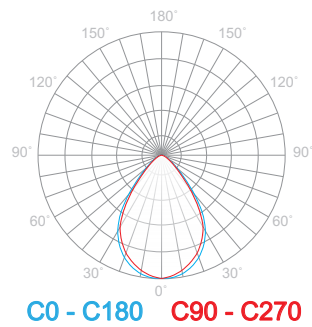

Luminous [cd/klm]

C0 - C180 **C90 - C270**