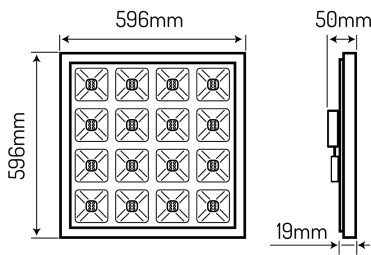

Product code: 471260 EAN: 5907777471260

LED line® Panel DIORA 36W 4000K 5040lm 1-10V square

Product description

Manufacturer issues a 5-year warranty for this product.

Product with low glare factor which improves user's safety and comfort.

Name of the parameter	Value
Colour consistency in McAdam ellipses	≤6
Ambient temperature suitable for operation	-5 ÷ 40 °C
IEC protection class	I
Full box quantity	2 pc
Lamp's warm-up time to 60%	1
Width	596 mm
Height	19 mm
Product weight with packaging (g)	2910 g
Master carton weight (kg)	5,82
EPREL ID	632290
Date of first placement on the market	01.02.2021
Flicker metric PstLM	1
Energy class	A++
Displacement factor Df	0.9
Angle for useful luminous flux (EPREL)	Narrow cone of 90 degrees
Is the product equipped with an integrated light source? (EPREL)	No
Non-directional or directional light source (EPREL)	DLS
Is this product a light source? (EPREL)	Yes
Chromaticity coordinates x i y (EPREL)	0.38 0.377
Connected light source (EPREL)	Yes
Colour-tuneable light source (EPREL)	No
Peak luminous intensity (EPREL)	3709 cd
R9 colour rendering index value (EPREL)	13
Total luminous flux (EPREL)	5040
On-mode power Pon (EPREL)	36
Useful luminous flux Φuse (EPREL)	4450
Beam angle in degrees (EPREL)	75
Product code	471260
GPC classification	10005639 - Lighting - permanently mounted
Status	Active (on sale)
Net content of the product	1
GSI unit	szt

Luminous [cd/klm]

C0 - C180 **C90 - C270**

Pre-packaging

Width [mm] **60**
Height [mm] **610**
Length [mm] **615**
Weight [kg] **2,8**

Cumulative packaging

Number of pieces **2**
Width [mm] **125**
Height [mm] **645**
Length [mm] **625**
Weight [kg] **5,2**
Volume [m3] **0,048**

Europallet

Number of pieces **40**
Bulk quantity **20**
Weight [kg] **104**
Weight [kg] **104**
Pallet height [mm] **1290**
Quantity in 1 layer **10**
Number of layers **2**